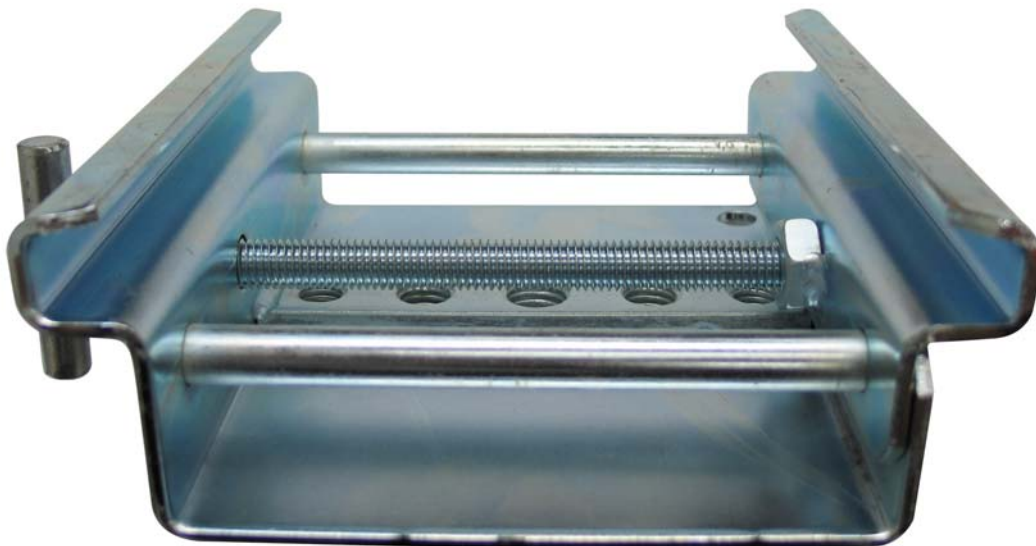

# Tent Clamp

ORDERCODE 70370

**SHOWELECTRONICS FOR PROFESSIONALS**

## Product Specification

Model: Showtec TentClamp

Weight: 1,32 kg

Maximum Load: 150 Kg (depending on the mounting position)

Design and product specifications are subject to change without prior notice.

© 2006 Showtec.