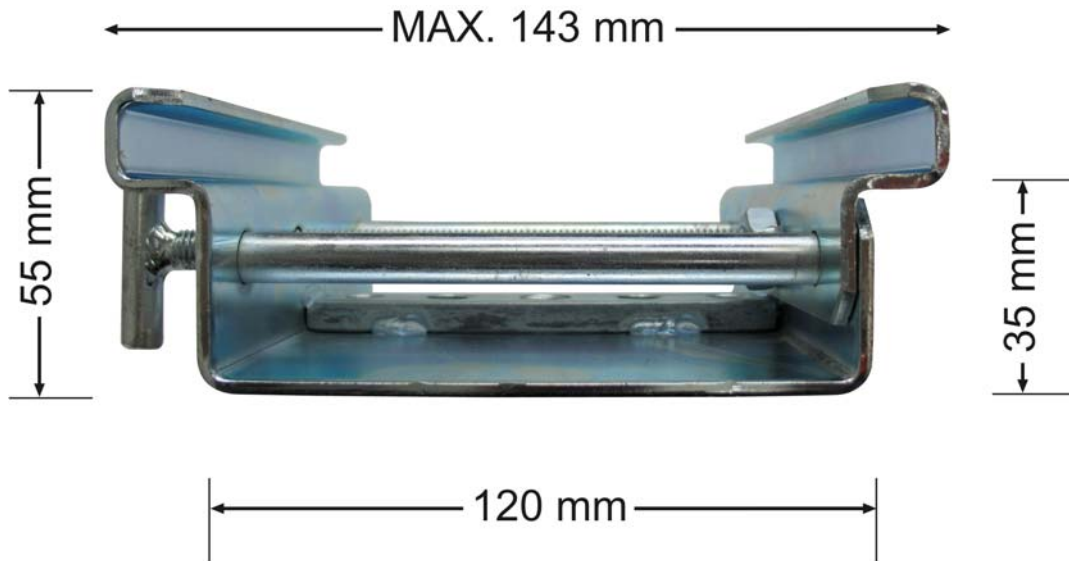

# Tent Clamp

ORDERCODE 70370

**SHOWELECTRONICS FOR PROFESSIONALS**

## Product Specification

Model: Showtec TentClamp

Weight: 1,32 kg

Maximum Load: 150 Kg (depending on the mounting position)

Design and product specifications are subject to change without prior notice.

© 2006 Showtec.