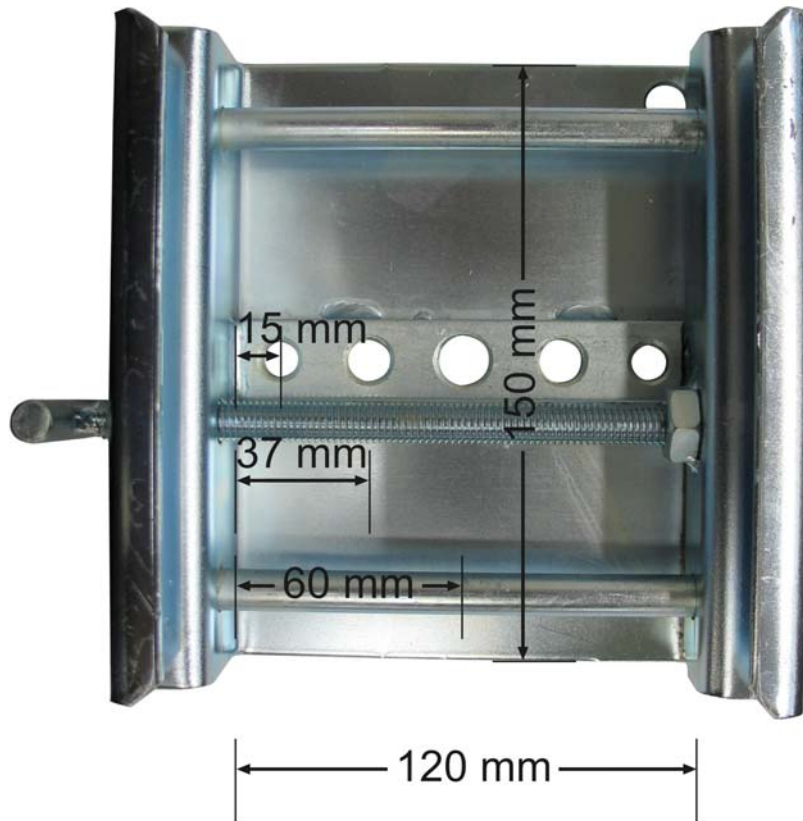

# Tent Clamp

ORDERCODE 70370

**SHOWELECTRONICS FOR PROFESSIONALS**

## Product Specification

Model: Showtec TentClamp

Weight: 1,32 kg

Maximum Load: 150 Kg (depending on the mounting position)

Design and product specifications are subject to change without prior notice.

© 2006 Showtec.