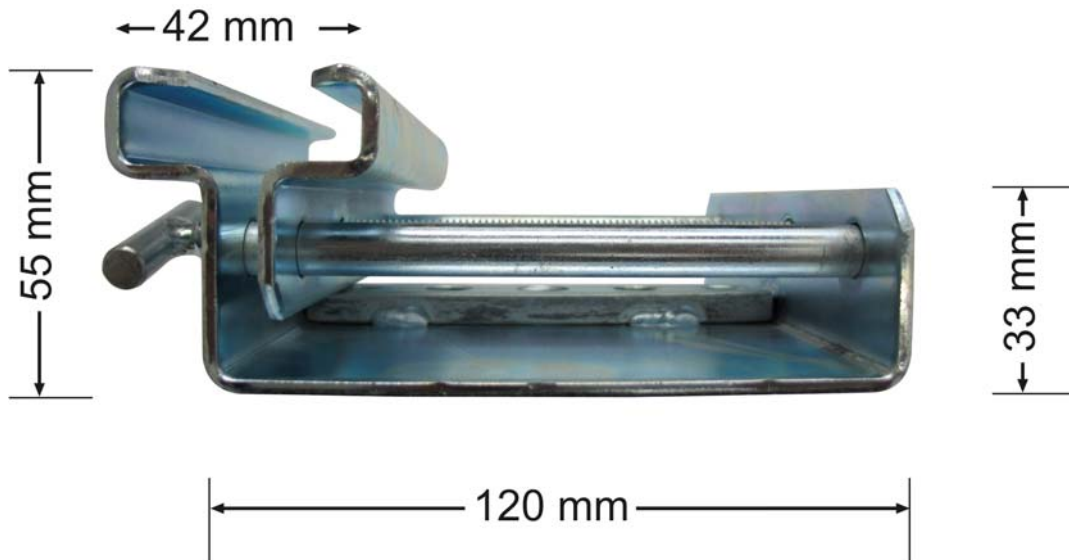

# Tent Clamp

ORDERCODE 70370

**SHOWELECTRONICS FOR PROFESSIONALS**

## Product Specification

Model: Showtec TentClamp

Weight: 1,32 kg

Maximum Load: 150 Kg (depending on the mounting position)

Design and product specifications are subject to change without prior notice.

© 2006 Showtec.