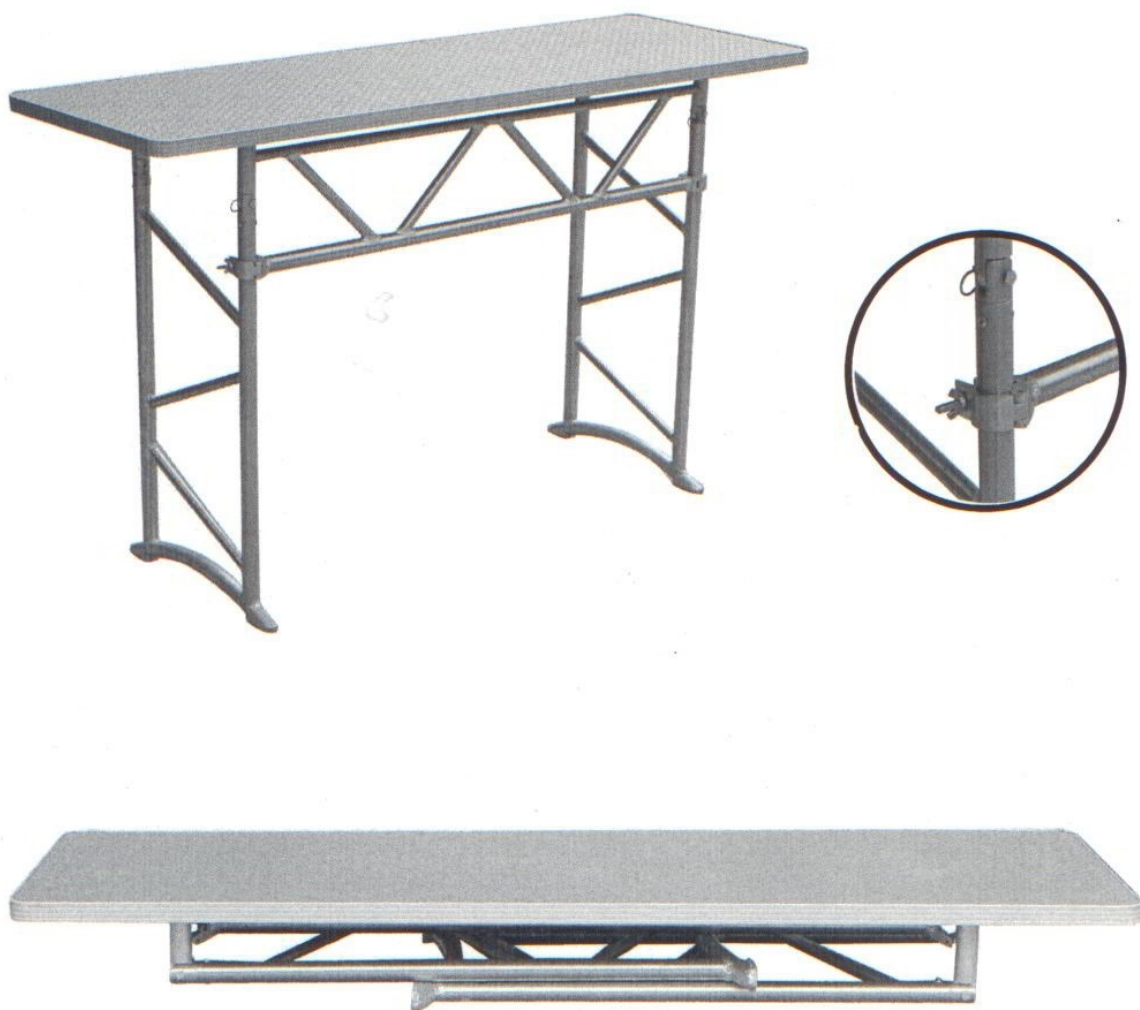

PRODJUSER

Fold DJ Truss Table

****This new DJ table is designed to have foldable legs for easy setup and transport.****

FOLDED