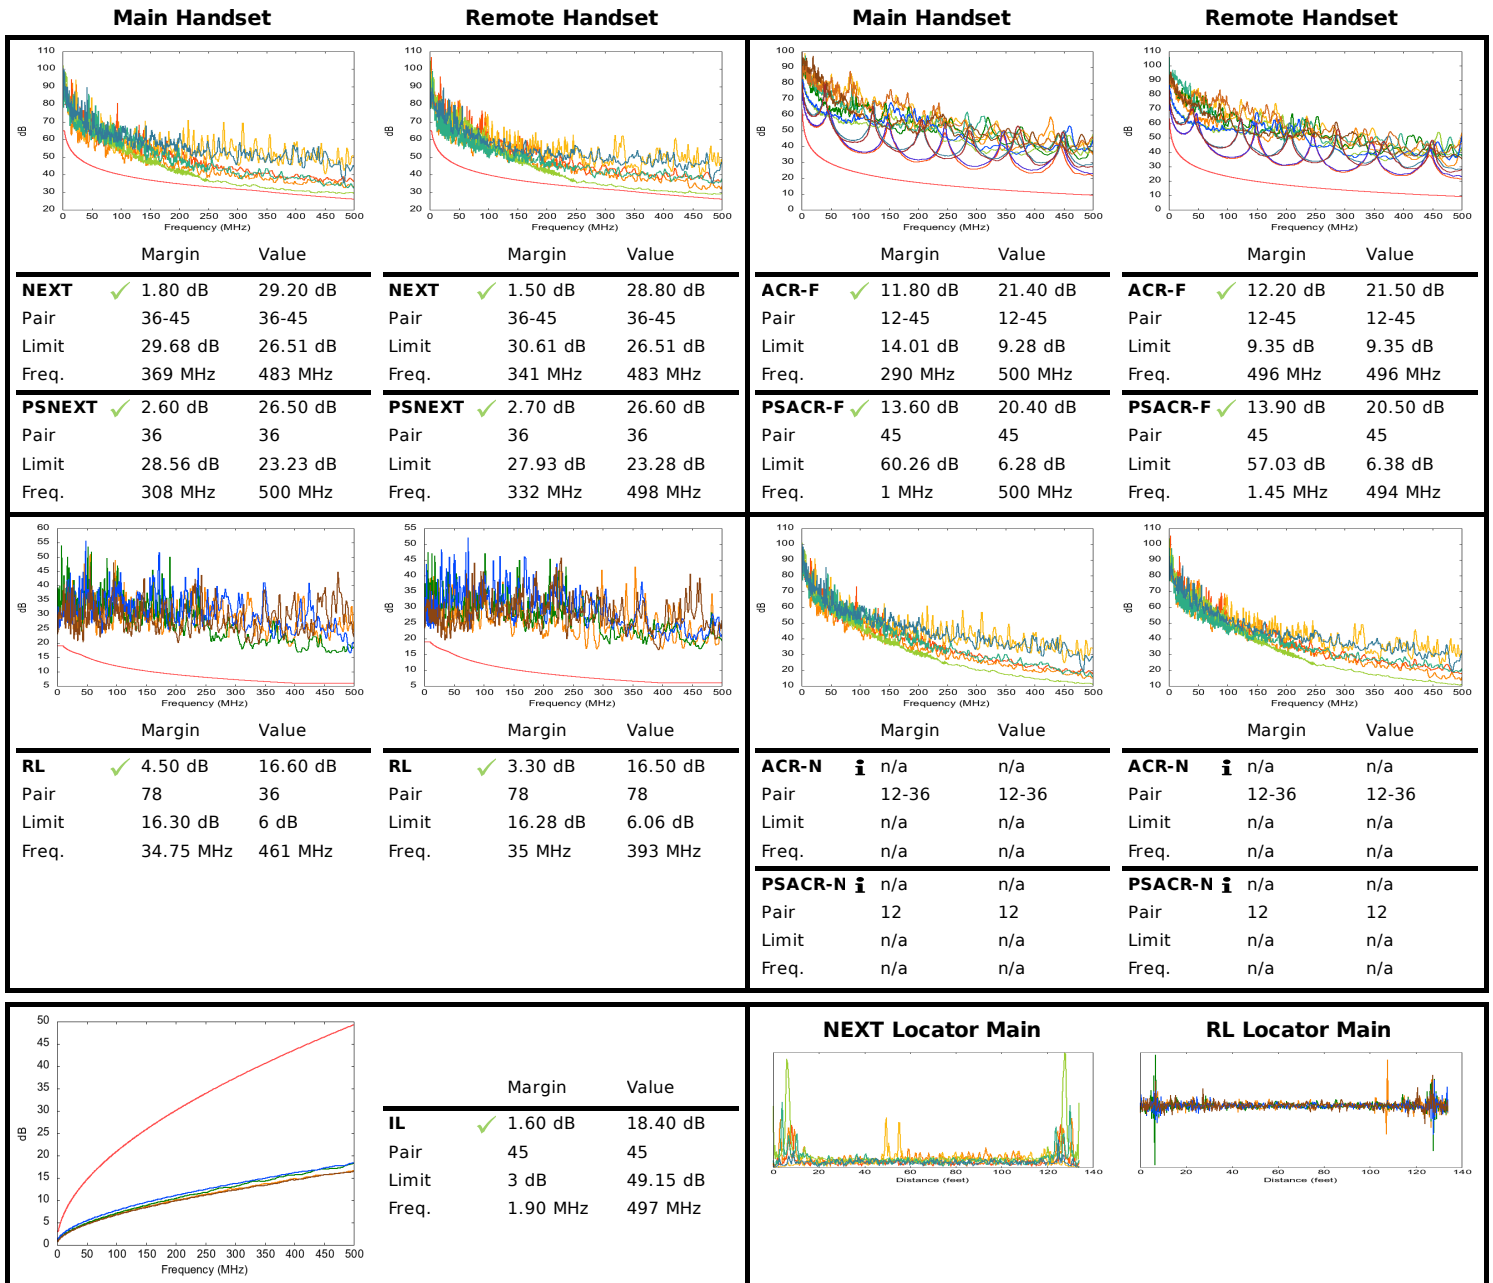

Test ID: Remee Cat6A 6UB234STP S45-1155 C... **Test Standard:** ANSI/TIA-568.2-D-2018
Date/Time: 03/03/2021 01:57 PM **Test Limit:** Channel/Cat6A
Project Name: Simply45_20210308213839 **Cable Brand/Model:** Generic/Cat6a-STP
Customer Name: Go Simply Connect **Cable Type/Shield:** Cat6A/STP
Operator: Default User **Main Connector:** Generic **Remote Connector:** Generic

Tester Model : LanTEK IV 3000
Main Handset S/N:19310002 **Remote Handset** S/N:19310002
 S/W:1.50 **Calibration Date:** 01/01/2021 **Calibration Date:** 01/01/2021
Calibration Date: 01/01/2021 **Calibration Date:** 01/01/2021
Cat 8.1 RJ45 CH : S/N 19280046 **S/N** 19280005

Low Frequency Tests				Headroom Summary			
Test Length	Pair 78	Limit 328' 1" ft	Result 129' 4" ft	Margin (dB)	MHz	Pair	Side
Delay	45	555 ns	194 ns	NEXT	1.50	341	Remote
Skew	45	50 ns	12 ns	PSNEXT	2.60	308	Main
Impedance	n/a	n/a	n/a	RL	3.30	35	Remote
Loop Res	45	25 Ω	15.10 Ω	IL	1.60	1.90	--
DCRU				TCL	-7.40	2.80	Remote
Intra-pair	45	0.20 Ω	8.05 Ω	ELTCTL	1.80	1	Main
P2P	45-78	0.20 Ω	0.99 Ω				

Supported Applications:

Ethernet 10BASE-T, ADSL, VDSL, Analog Phone, ATM 25.6, ATM 51.84, ISDN BRI, ISDN PRI, Ethernet 100BASE-TX, Ethernet 1000BASE-T, Ethernet 1000BASE-TX, PoE IEEE 802.3af/at/bt, HDBaseT 1080P, VOIP, ATM 155.52, NBASE-T 2.5G, NBASE-T 5G, HDBaseT 2k, HDBaseT 4k, ATM 1.2G, Ethernet 10GBASE-T