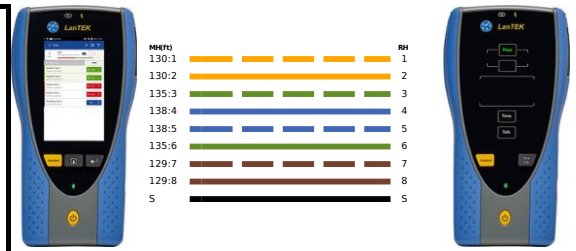

Test ID: Remee Cat6A 6UB234STP S45-1155 C... **Test Standard:** ANSI/TIA-568.2-D-2018
Date/Time: 03/03/2021 01:57 PM **Test Limit:** Channel/Cat6A
Project Name: Simply45_20210308213839 **Cable Brand/Model:** Generic/Cat6a-STP
Customer Name: Go Simply Connect **Cable Type/Shield:** Cat6A/STP
Operator: Default User **Main Connector:** Generic **Remote Connector:** Generic

Tester Model : LanTEK IV 3000
Main Handset S/N:19310002 **Remote Handset** S/N:19310002
S/W:1.50 **Calibration Date:** 01/01/2021 **Calibration Date:** 01/01/2021
Calibration Date: 01/01/2021 **Calibration Date:** 01/01/2021
Cat 8.1 RJ45 CH : S/N 19280046 **S/N** 19280005

Low Frequency Tests				Headroom Summary			
Test Length	Pair 78	Limit 328' 1" ft	Result 129' 4" ft	Margin (dB)	MHz	Pair	Side
Delay	45	555 ns	194 ns	NEXT	1.50	341	Remote
Skew	45	50 ns	12 ns	PSNEXT	2.60	308	Main
Impedance	n/a	n/a	n/a	RL	3.30	35	Remote
Loop Res	45	25 Ω	15.10 Ω	IL	1.60	1.90	--
DCRU				TCL	-7.40	2.80	Remote
Intra-pair	45	0.20 Ω	8.05 Ω	ELTCTL	1.80	1	Main
P2P	45-78	0.20 Ω	0.99 Ω				

Supported Applications:

Ethernet 10BASE-T, ADSL, VDSL, Analog Phone, ATM 25.6, ATM 51.84, ISDN BRI, ISDN PRI, Ethernet 100BASE-TX, Ethernet 1000BASE-T, Ethernet 1000BASE-TX, PoE IEEE 802.3af/at/bt, HDBaseT 1080P, VOIP, ATM 155.52, NBASE-T 2.5G, NBASE-T 5G, HDBaseT 2k, HDBaseT 4k, ATM 1.2G, Ethernet 10GBASE-T

Report Generated 07/27/2021 07:36 PM