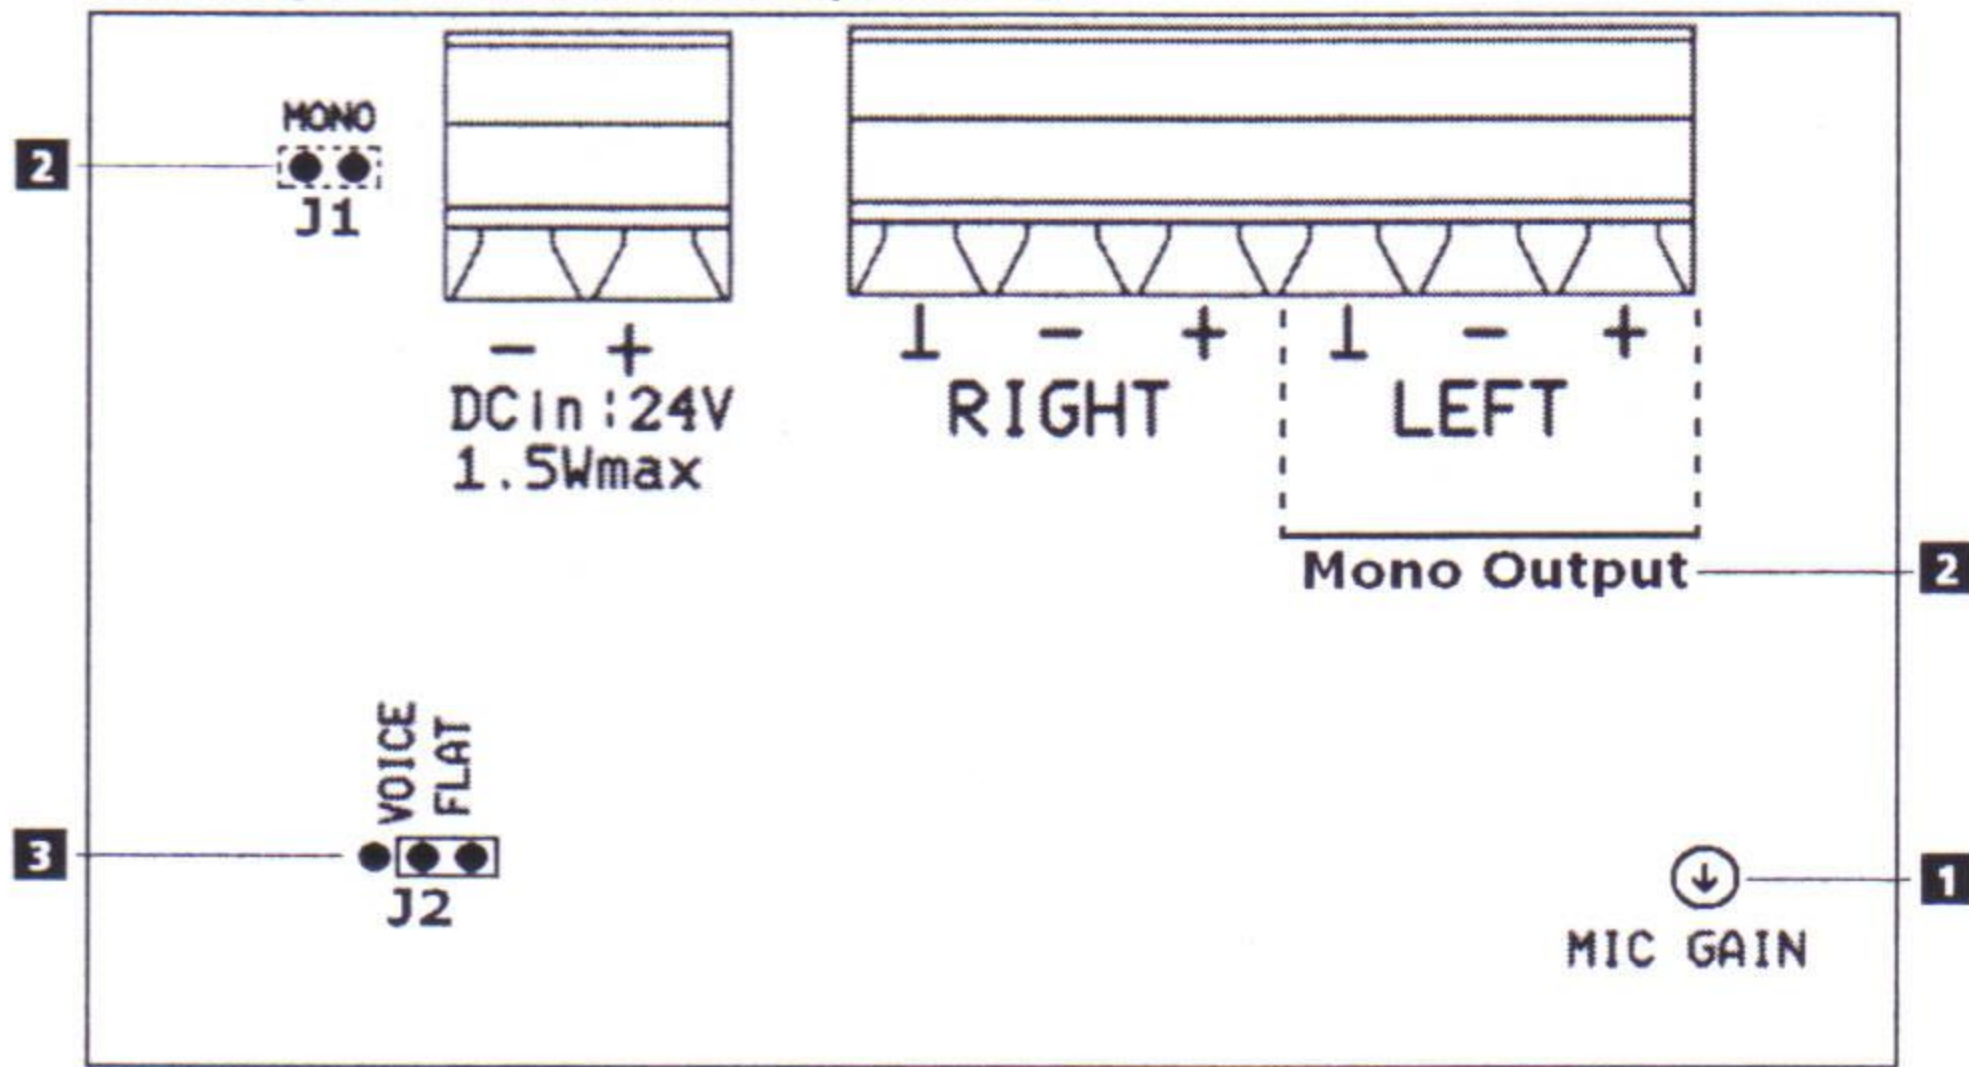

ControlSpace™ AMS-8 Local Input Module

- 1** Mic Gain: 32 to 66dB (+38dB factory setting)
- 2** Mono configuration: Connect to Left output + Set Jumper J1
- 3** Voice EQ: Set Jumper J2 to select between a flat or voice EQ (optimized EQ for speech) for the microphone input only