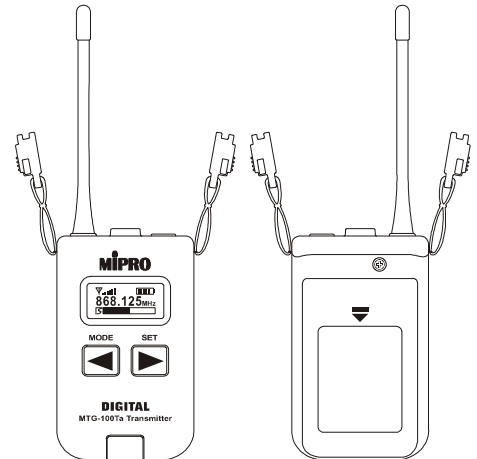

MTG-100Ta Digital Portable Transmitter

Introduction

MTG-100 is an innovative digital wireless tour guide & language interpretation systems.

It is ultra compact, lightweight and easy to use. Digital design provides crystal-clear audio quality, secured and reliable transmission, and insensitive to interference attributes that are unmatched by the deficiency of simple analog design systems.

Receivers

MTG-100Ra	Digital Portable Transmitter
-----------	------------------------------

Accessories

MM-10	Mini-gooseneck Microphone
MM-202P	Mini-gooseneck Microphone
MU-101P	Headworn Microphone
MU-23P	Headworn Microphone
MU-53HNP	Headworn Microphone

Technical Specifications

Frequency Range	CEPT/EU: 863 – 865 MHz USA: 926 – 928 MHz
Modulation	Digital modulation
Preset Channels	16
Switching Bandwidth	2 MHz
Channel Grid	125 kHz
RF Output Power	<10 mW (Low/Mid/High, switchable)
Operating Range	Up to 100 meters 330 feet (line-of-sight)
Frequency Response	50 Hz – 10 kHz
Power Supply	2 AA alkaline
Operating Time	> 12 hours
Automatic Shut-off Time	6 hours
Dimensions (W × H × D)	45 × 84 × 28 mm / 1.8 × 3.3 × 1.1 "
Weight	Approx. 48 g / 1.7 oz (excluding AA batteries)