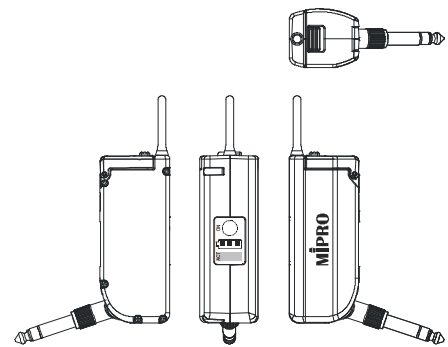

MT-24 Digital Guitar Transmitter

Profile

The MT-24 is industry's first miniaturized digital transmitter with an integrated 3.5mm to 6.3mm threaded adaptor, designed for electric guitar, electric bass or electric piano. It is compatible with ACT-2400 series receivers. Simply plug it into the input of the instrument, providing a true wireless audio performance with no cables or bodypacks.

Key Features

- Easy to use and the plug can be rotated up to 90°.
- 2.4G-ISM band stable digital FSK modulation circuit. All frequencies are located in this band.
- FHSS frequency-hopping technique and adaptive tracking algorithm, which effectively avoids interference from 2.4G communication products.
- With dual tuner true diversity receiving, the receiving distance is up to 100 meters (330 ft.) line-of-sight with no signal drop-out.
- Eliminate the annoying compander noise that exists in analog systems.
- Transmitter has high-efficiency circuitry design. The included single rechargeable lithium battery can be easily removed or interchanged for charging. The intelligent battery charger maintains a high charge capacity for up to 600 charge cycles for cost saving and is environmentally friendly.
- Easily replaceable battery or recharge the MT-24 directly with an adaptor plug.

Accessories

MP-80	3-in-1 Transmitter Charger Station
-------	------------------------------------

Technical Specifications

Frequency Range	2.4 - 2.4835 GHz
RF Output Power	2 mW / 10 mW switchable (country dependent)
Audio Sampling	24-bit / 44.1 kHz Rate
Frequency Response	20 Hz - 20 kHz
Latency	< 4.0 ms
Impedance	1.0 M Ω
Connector	3.5 mm to 6.3 mm threaded adaptor
Battery Type	ICR 18500 rechargeable lithium battery × 1
Current Consumption	138 mA
Operating Time	A 25-minute quick charge provides up to 1 hour usage. Minimum 10 hours of operation per 4-hour full charge.
Dimensions (W × H × D)	84 × 35 × 29 mm / 3.3 × 1.4 × 1.1 "
Net Weight	Approx. 52 g / 1.8 oz, excluding battery