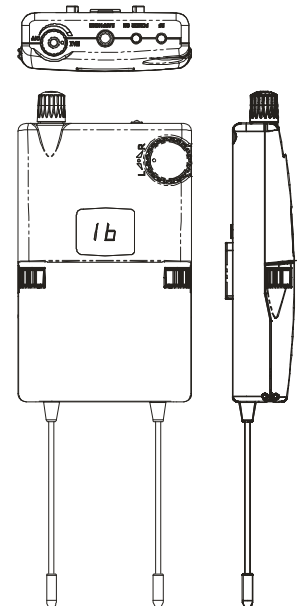

Transmitters

MI-808T	Stereo Transmitter
---------	--------------------

Accessories

E-8P	Professional Earphones
E-8S	Standard Earphones
AD-90S	UHF 4-Channel Wideband Power Splitter
AT-90W	Wideband Transmitting & Receiving Log Antenna

Technical Specifications

Frequency Range	UHF 620~874MHz
Bandwidth	24MHz
Oscillation Mode	PLL synthesized
Channel Grid	25kHz
Frequency Stability	± 0.005% (-10~60 °C)
Modulation Mode	FM stereo modulation
Receiving Mode	Diversity receiving
Receiving Sensitivity	S/N>58dB (mono) @ 2μV input level
Squelch Level	2~100μV
T.H.D.	<0.5% @ 1kHz
Maximum S/N Ratio	94dBA
Frequency Response	80Hz~15kHz
Stereo Separation	45dB @ 1kHz
Output Jack	3.5mmφ stereo earphone jack
Output Power (320)	2× 50mW @ 1kHz (THD 3%)
Earphone Impedance	16Ω
Power Supply	2 AA batteries
Current Consumption	Approx. 130mA (under moderate volume)
Operating Time	8 hours (under moderate volume)
Antenna	Fixed 1/2"× 2"
Dimensions	65(W)× 105(H)× 25.5(D)mm 2.6(W)× 4.1(H)× 1.0(D)"
Weight	Approx. 128g 4.5oz
Operating Temperature	-10~+60