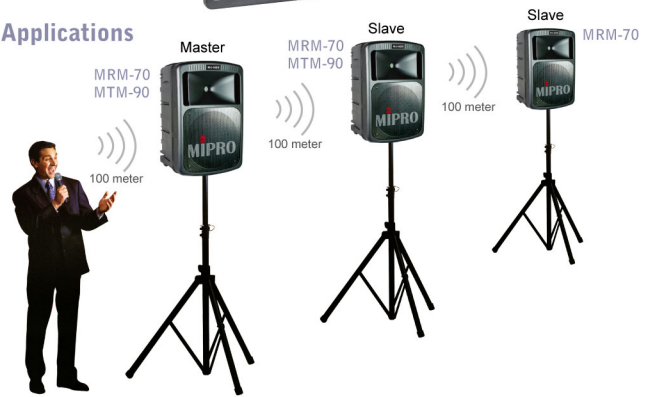

Applications

MB-70 Rechargeable Battery (12V / 4.5AH) (2 MB-70 required)

SC-80 Storage Cover with side pouch

MA-808EXP Passive MA-808 extension speaker