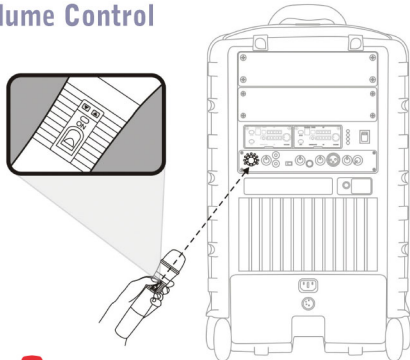

Wireless Volume Control

MA-808 Specifications:

Power Output	190W (Max) , Class D. 77W (Max) , Class AB.
T.H.D.	<1%
Frequency Response	50Hz~18kHz
Treble Speaker	1.5" Titanium Compression Driver
Bass Speaker	10" Neodymium Cone Driver
Active Crossover Network	2.5KHz / -12dB oct
CD / USB Player Module	CDM-2 or DPM-3
Audio Inputs	Balanced, Unbalanced MIC & LINE-in RCA Jack
Audio Outputs	Unbalanced Line RCA jack
Master Volume Control	Manually or Wirelessly via ACT-30Hr
Installation	Speaker stand, flat surface or retractable handle & wheels
Power Supply	AC: Built-in 100~240V AC switching power supply DC & Battery: 24~32 DC, 12V/4.5AH rechargeable gel cell battery
Charge Time	Up to 8 hours (automatic charging management)
Standby Time	Up to 6 hours
Receiver Modules	MRM-70 or MRM-72 (optional)
Wireless Microphones	ACT-30H / 30Hr Handheld; ACT-30T Bodypack (optional)
Wired Microphone	MM-107 Wired Dynamic Microphone (optional)
Dimensions (mm / in.)	360 / 14.2(W) x 560 / 22(H) x 350 / 13.8(D)
Weight (kg / lbs.)	20.5 / 45 (loaded)
Approvals	Complies with worldwide telecommunication and safety regulations

MIPRO®

www.mipro.com.tw | mipro@mipro.com.tw