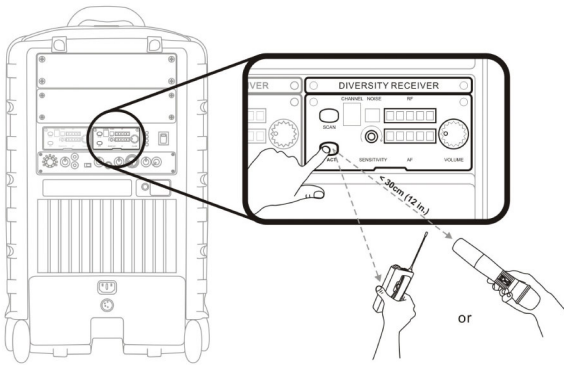

Model shown with accessories

- Molded Fixed Handle
- Retractable Carry Handle
- Transmitters Storage
- Optional MRM-72 receivers or MTM-90 transmitter
- Optional CD/USB Player & SD Recorder
- Optional 1 or 2 MRM-70 receivers
- Power Switch
- Battery Charge Indicators
- 6.3 mm (1/4") Mic-In
- Echo control on wireless mics
- Tone Control
- Extension Speaker Button
- Extension Speaker Socket
- Balanced XLR Mic-In
- Microphone Volume Control
- Voice Priority Switch
- Line-In RCA Jack
- Line-Out RCA Jack
- Line-In Volume Control
- Heat Sink
- Master Volume & Indicators
- AC Power Socket
- DC Power Socket
- Built-In Rechargeable Batteries
- Sturdy Wheel
- Stand Adapter

Optional Accessories & Replacement Parts

UHF 16-Channel Diversity Receiver Modules

CD / USB Player Module

UHF 16-Channel Wireless Interlinking Transmitter

Interlinks multiple MIPRO MA-808 portables wirelessly to expand coverage and extend range

Applications

MB-70 Rechargeable Battery (12V / 4.5AH) (2 MB-70 required)

SC-80 Storage Cover with side pouch

MA-808EXP Passive MA-808 extension speaker

ACT "SYNC"

Wireless Volume Control

MA-808 Specifications: