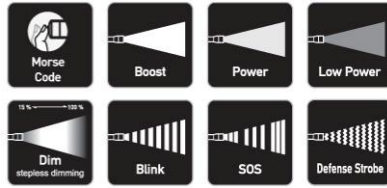

LED LENSER® X21R

Technical data	
LED	7 x Cree
Length	400 mm
Weight	806 g
Luminous flux	1500 lm*
Batteries	4 x D Ni-MH
Energy tank**	120 Wh
Burning life	7,5 h**
Beam range	1200 m*
Case	LL-X/8421-X21R

X LENS TECHNOLOGY

SLT
Smart Light Technology

- 2 Energy Modes
 - Energy Saving
 - Constant Current
- 3 Light Programs
 - Professional
 - Easy
 - Defense
- 8 Light Functions

* Light output (lumens) / max. battery lifetime with one battery set (hours) / max. beam distance (meter). Average values that may vary +/- 15% depending on type of chip and batteries.