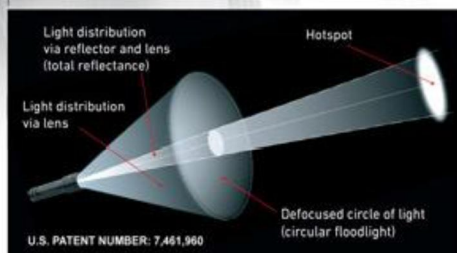

Main Tube

Water-resistant housing made from high-grade aluminum

Advanced Focus System
Rapid Focus System

Smart Light Technology Functions

Morse Code

Boost

Power

Low Power

Dim
stepless dimming

Blink

SOS

Defense Strobe