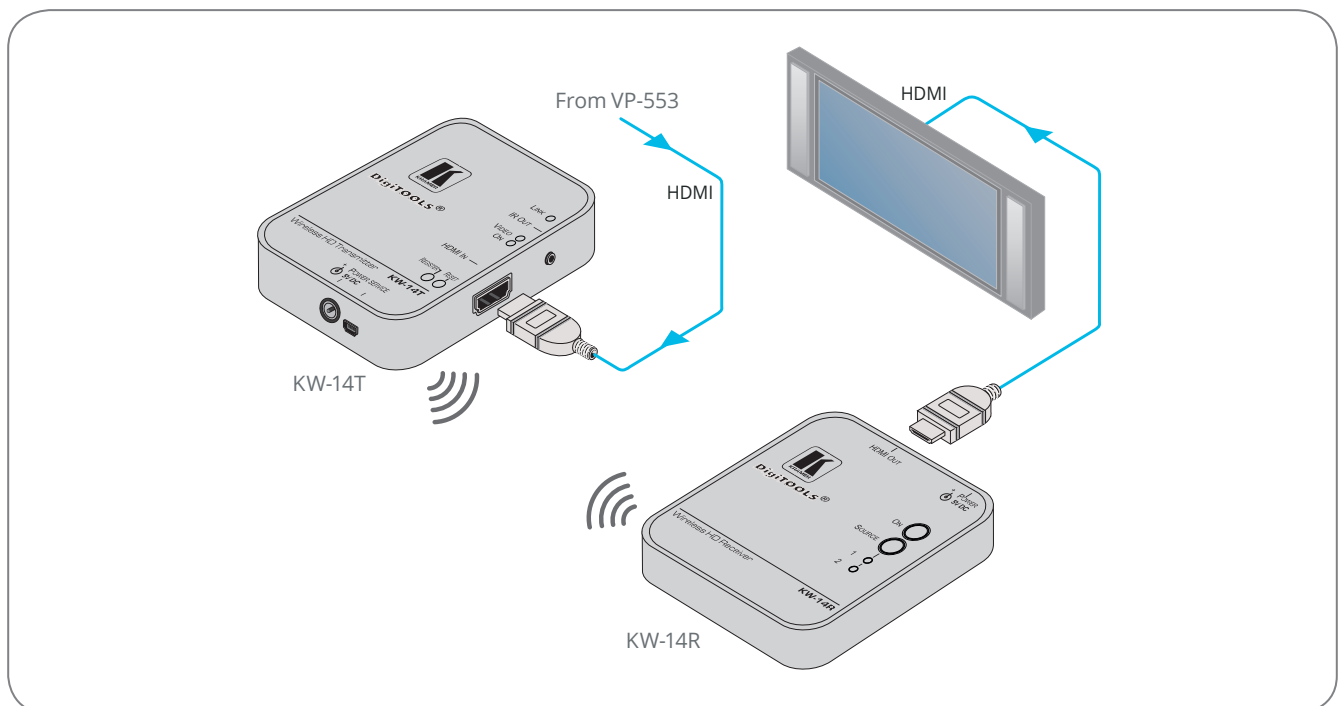

FEATURES AND BENEFITS:

Advanced AV connection and distribution:

- Max. Data Rate – 6.75Gbps (2.25Gbps per graphic channel), up to 12-bit Deep Color.
- Secure Link – AES-128 bit encryption.
- Connection Capacity – Up to four receivers can receive from one transmitter and up to three transmitters can be paired with one receiver, simultaneously.
- Transmission Range – Up to 30m (100ft), including through walls and furniture.
- HDCP Compliant – HDCP sources are supported only when all connected displays support HDCP.
- Zero Latency.

Simplified setup and usage:

- Automatic Frequency Selection – Selects the most suitable frequencies to prevent RF interference.
- Auto EDID Adjustment – Enables multi-screen support.
- IR Remote Control – Enables displaying the OSD menu on an output display.
- OSD – Provides simple setup and configuration via on-screen display.
- CEC – Fully supports Consumer Electronics Control.

Environmentally-friendly:

- Automatic Sleep Mode – After three minutes when no input or link is detected.

For more information, visit us at: www.KramerAV.com

© 2016 KRAMER ELECTRONICS, Ltd. All rights reserved. Reproduction in whole or in part without written permission is prohibited.