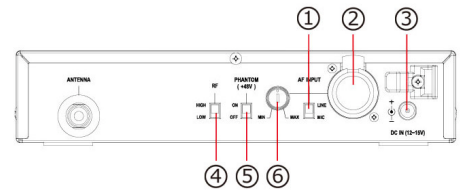

## Receivers

<b>MTG-100R</b>	Digital Portable Receiver
<b>MTG-100Ra</b>	Digital Portable Receiver

## Technical Specifications

Frequency Range	CEPT/EU: 863~865 MHz / USA: 926~928 MHz
Oscillation Mode	PLL Synthesized
Switching Bandwidth	2MHz
Preset Frequencies	16
Modulation	2 FSK
Stability	± 0.005%, 0 ~ +60
Channel Grid	125kHz
RF Output Power	<10mW (Low), <50mW (High)
Antenna	TNC x1, 50Ω
Spurious	<250nW @ >1GHz
Transmission Range	>100 meters (High setting)
Frequency Response	50Hz~10kHz
Max AF Input Level	<15V RMS (Line In)
Microphone Input	XLR & 6.3mmØ (Combo)
Input Sensitivity Switch	Mic or Line-Level
Input Sensitivity Adjustment	Adjustable VR
Phantom Power Switch	ON / OFF
Panel Display	Audio Meter, Audio Limiter, RF Hi/Low Power indicator. LED channels
Power Supply	12~15V DC
Dimensions	210(W) x 44(H) x 206(D)mm / 8.3(W) x 1.7(H) x 8.1(D)"
Weight	Approx. 1.1kg / 2.4lbs