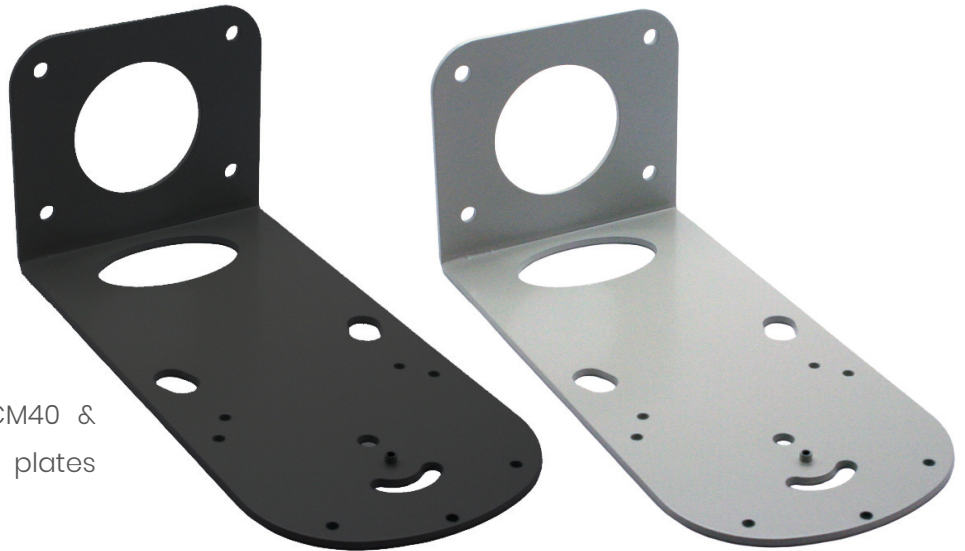

CM-WMB / CM-WMW

Avonic Wall Mount Black/White for CM40 & CM60 series

Wall mount plate for Avonic CM40 & CM60 series cameras. Mounting plates are available in black and white.

General specifications

Color	Black, White
Dimensions product	20 x 15 x 2 cm
Weight product	0.450 kg
Dimensions box	20 x 15 x 2 cm
Weight box	0.450 kg
Included	CM-WMB or CM-WMW

Versions

Black	CM-WMB
White	CM-WMW