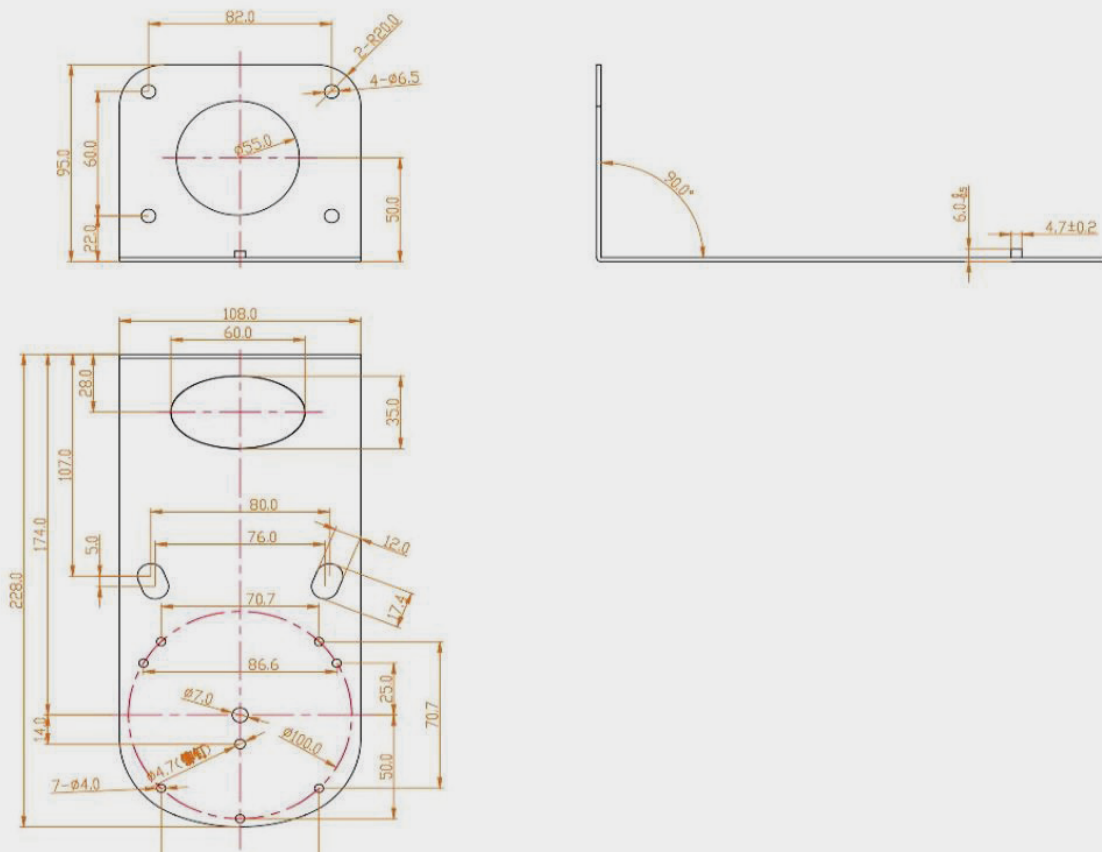

CM-WMB / CM-WMW

Avonic Wall Mount Black/White for CM40 & CM60 series

Wall mount plate for Avonic CM40 & CM60 series cameras. Mounting plates are available in black and white.

General specifications

Color	Black, White
Dimensions product	20 x 15 x 2 cm
Weight product	0.450 kg
Dimensions box	20 x 15 x 2 cm
Weight box	0.450 kg
Included	CM-WMB or CM-WMW

Versions

Black	CM-WMB
White	CM-WMW