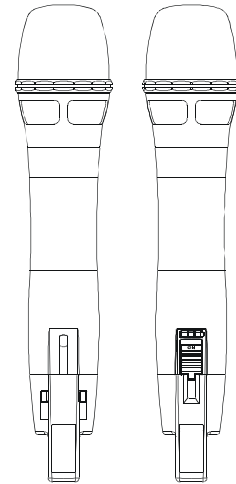

## Microphone Capsules

<b>MU-39</b>	Dynamic Capsule
<b>MU-59</b>	Professional Dynamic Capsule
<b>MU-70</b>	Condenser Capsule
<b>MU-80</b>	Condenser Capsule
<b>MU-90</b>	Condenser Capsule

## Technical Specifications

Frequency Range	2.4 - 2.4835 GHz
Channel Set-Up	ACT Sync
RF Output Power	2 mW / 10 mW switchable (country dependent)
Transmitting Mode	Frequency hopping
Max. Audio Input	6.5 dBV
Battery Meter	4-level green / red LED display
Battery Type	ICR 18500 rechargeable lithium battery × 1
Current Consumption	Approx. 138 mA
Operating Time	A 25-minute fast charge provides up to 1 hour operation. Minimum 10 hours of operation per 4-hour full charge (depending on the battery quality).
Dimensions (Ø × L)	50 × 248 mm / 2.0 × 9.8 "
Weight	Approx. 255 g / 9 oz, excluding batteries