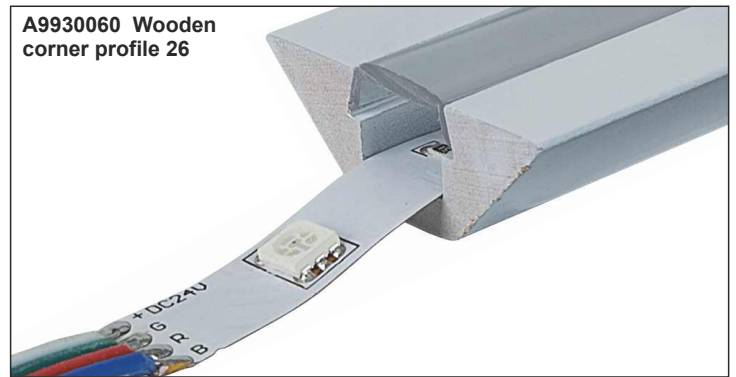

**A9930033 Plastic cover 10 clear**  
**A9930034 Plastic cover 10 milky**  
Packing length: 2mtr.

**A9930063 Wooden U profile 16**

**A9930062 Wooden inline profile 38**

**A9930060 Wooden corner profile 26**

**A9930061 Wooden corner profile 18**

**A9930032 Aluminum corner profile 19**

**A9930030 Aluminum U profile 15**

**A9930031 Aluminum U profile recessed 11**