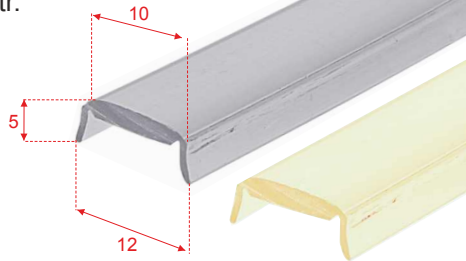

**A9930033 Plastic cover 10 clear**  
**A9930034 Plastic cover 10 milky**  
Packing length: 2mtr.

**A9930063 Wooden U profile 16**

**A9930062 Wooden inline profile 38**

**A9930060 Wooden corner profile 26**

**A9930061 Wooden corner profile 18**

**A9930032 Aluminum corner profile 19**

**A9930030 Aluminum U profile 15**

**A9930031 Aluminum U profile recessed 11**