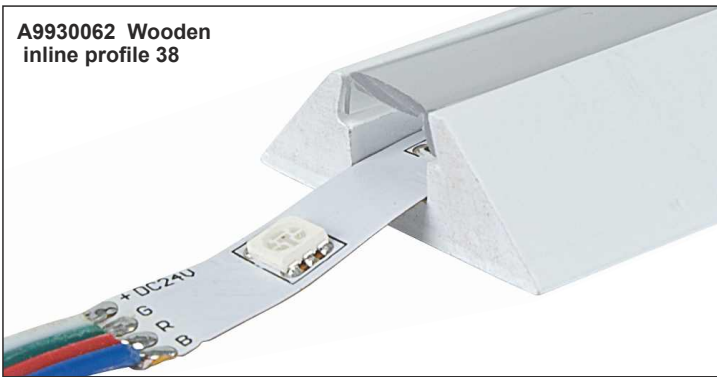

**A9930033 Plastic cover 10 clear**  
**A9930034 Plastic cover 10 milky**  
Packing length: 2mtr.

**A9930063 Wooden U profile 16**

**A9930062 Wooden inline profile 38**

**A9930060 Wooden corner profile 26**

**A9930061 Wooden corner profile 18**

**A9930032 Aluminum corner profile 19**

**A9930030 Aluminum U profile 15**

**A9930031 Aluminum U profile recessed 11**