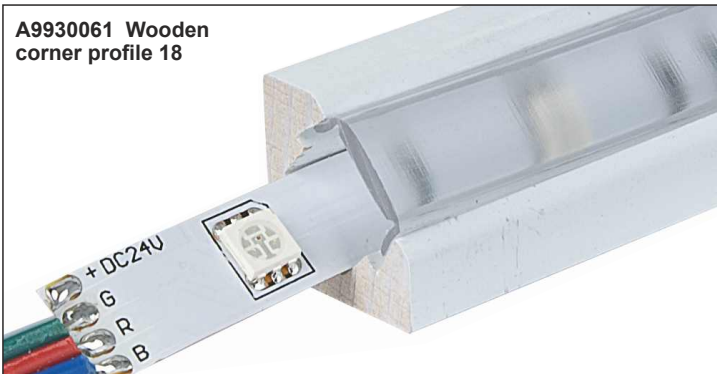

**A9930033 Plastic cover 10 clear**  
**A9930034 Plastic cover 10 milky**  
Packing length: 2mtr.

**A9930063 Wooden U profile 16**

**A9930062 Wooden inline profile 38**

**A9930060 Wooden corner profile 26**

**A9930061 Wooden corner profile 18**

**A9930032 Aluminum corner profile 19**

**A9930030 Aluminum U profile 15**

**A9930031 Aluminum U profile recessed 11**