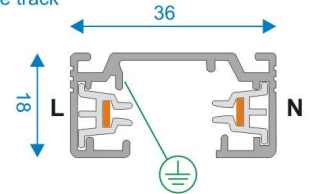

1-Phase Flexible L-connector Black

Ordernr: A0313501

Housing: PVC

Colour: black (RAL 9004)

Weight: 0.075 Kg

Dimensions: 78(120) x 36 x 18 mm

Operating Power: 220V-240V AC

Max. Load: 16A

Classification: IP-20 Class III

Dimensions in mm

1-phase track

Track lights