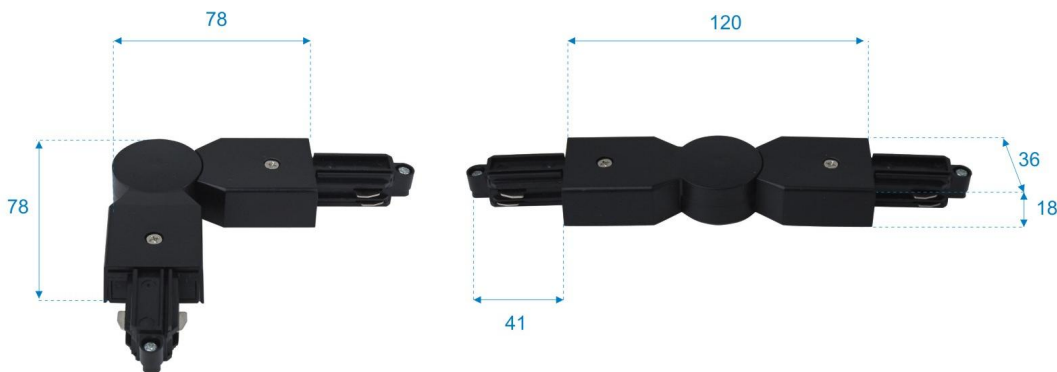

1-Phase Flexible L-connector Black

Ordernr: A0313501

Housing: PVC

Colour: black (RAL 9004)

Weight: 0.075 Kg

Dimensions: 78(120) x 36 x 18 mm

Operating Power: 220V-240V AC

Max. Load: 16A

Classification: IP-20 Class III

Dimensions in mm

1-phase track

Track lights