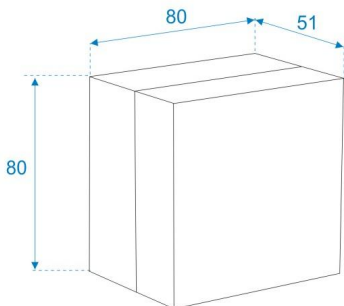

Toledo-2WW

Ordernr: A0240304

Lamp type: Wall light
1x 3W warm-white Led
Light direction: direct

Build-in LED driver
Operating Power: 220-240V AC
Power consumption: 4W

Housing: Polished Aluminium
Weight: 0,50 Kg
Dimensions fixture: 80 x 80 x 51 mm
Classification: IP-20 Class I

Dimensions in mm

Fixture will cover and screw-mounting-holes fits on wallbox