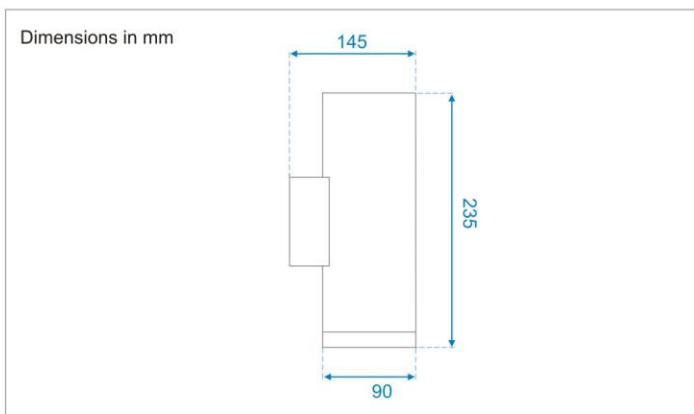

## DOVER-S Surface Wall light

Ordernr: A0240240

1x 24x 0.15W Ø 0.5mm LED's

Colour temp: 5000K

Build-in LED driver

Operating Power: 220-240V AC

Power consumption: 3W

Housing: Pure anodised Aluminium

Finish: Silver-grey polyester powder paint (RAL-9006)

Diffuser: 5mm tempered glass

Gasket: Silicone rubber

Screws: stainless steel

Weight: 2 Kg

Dimensions fixture: 235 x 145 x Ø90 mm

Classification: IP-65 Class I