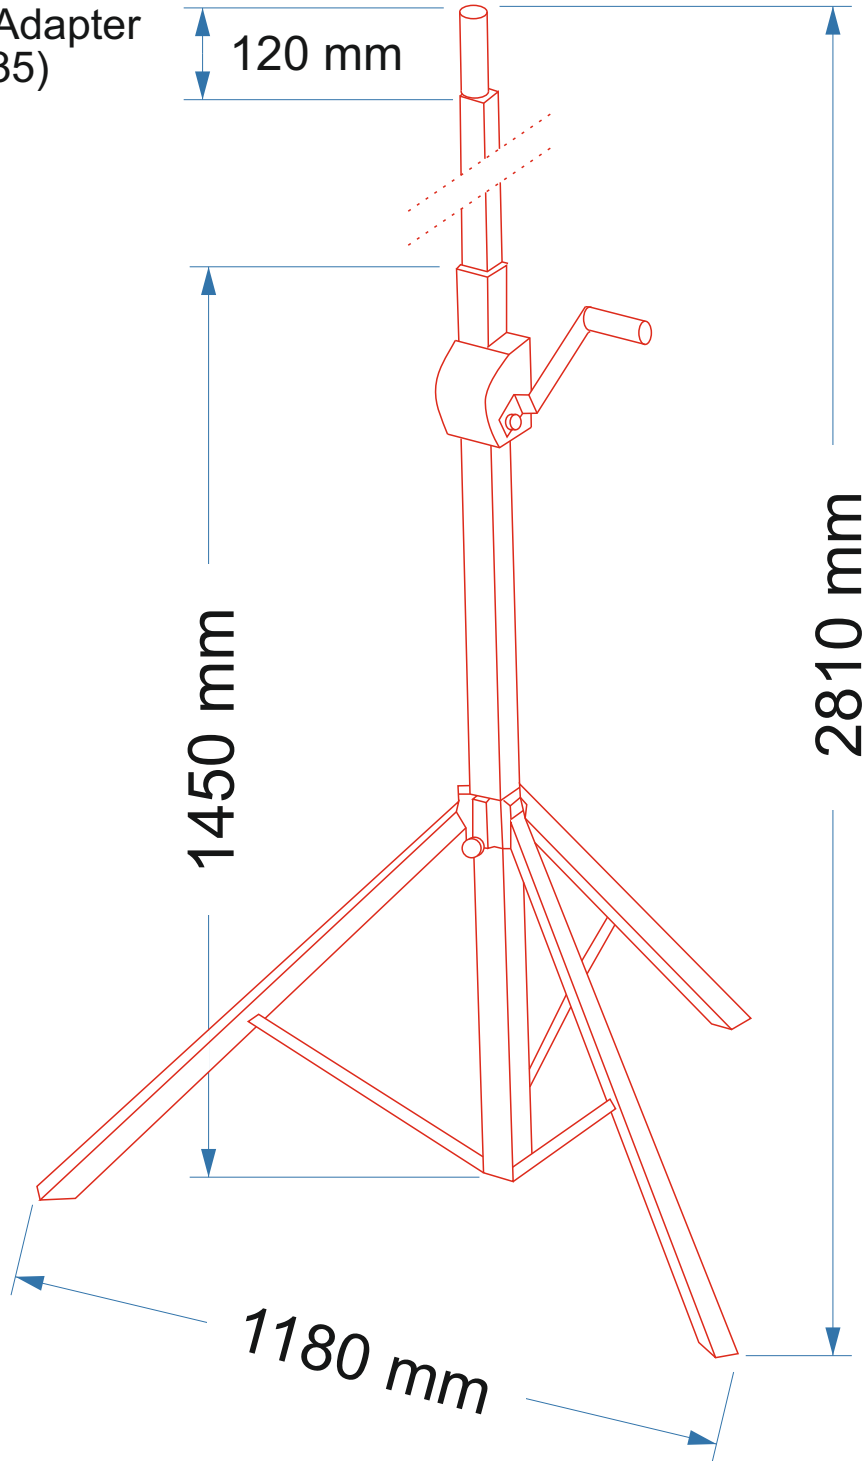

BASIC 2800 WIND-UP STAND

(70830)

Optional Adapter
(70835)

Maximum load: 80 Kg