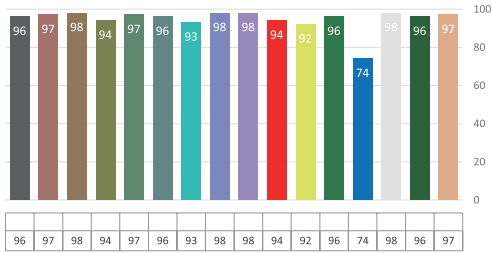

BTF200Z FRESNEL ZOOM

Ref.nr: 151.378

COLOUR RENDERING INDEX

PHOTOMETRIC

MINIMUM SPOT

MAXIMUM SPOT