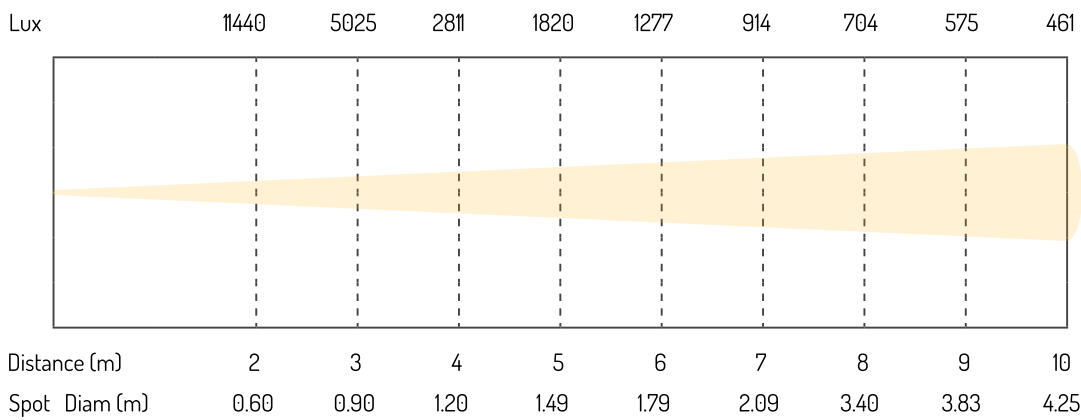

BTF200Z FRESNEL ZOOM

Ref.nr: 151.378

COLOUR RENDERING INDEX

PHOTOMETRIC

MINIMUM SPOT

MAXIMUM SPOT