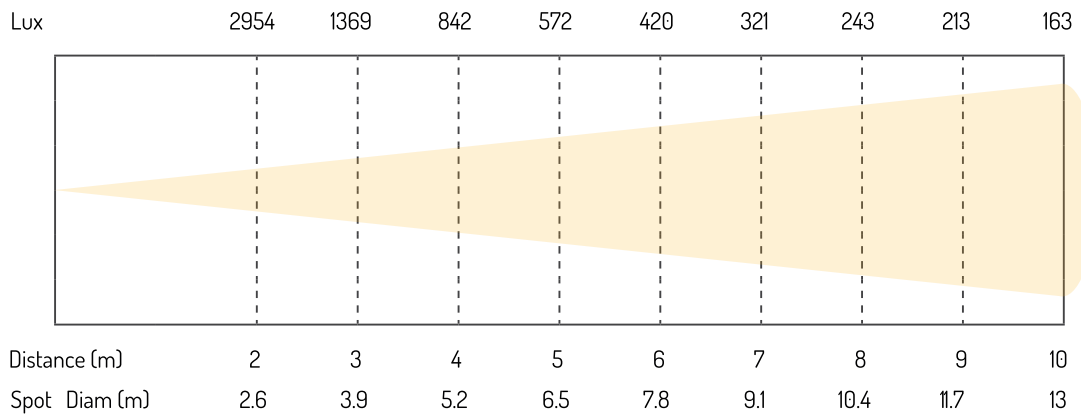

BTF200Z FRESNEL ZOOM

Ref.nr: 151.378

COLOUR RENDERING INDEX

PHOTOMETRIC

MINIMUM SPOT

MAXIMUM SPOT