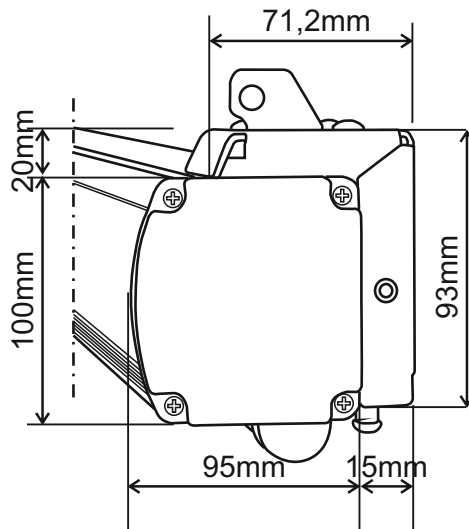

18 Kg

ENGLISH

Proscreen Electric 120" 16:9 V1

Ordercode: 100368