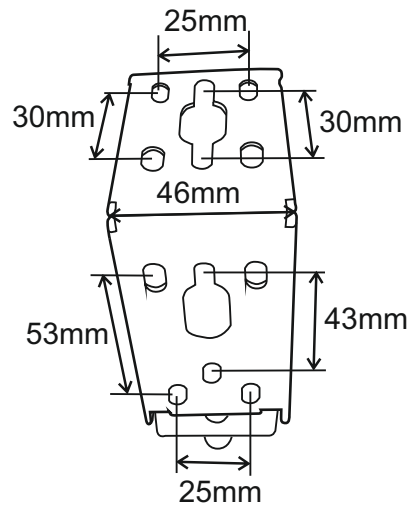

18 Kg

ENGLISH

Proscreen Electric 120" 16:9 V1

Ordercode: 100368